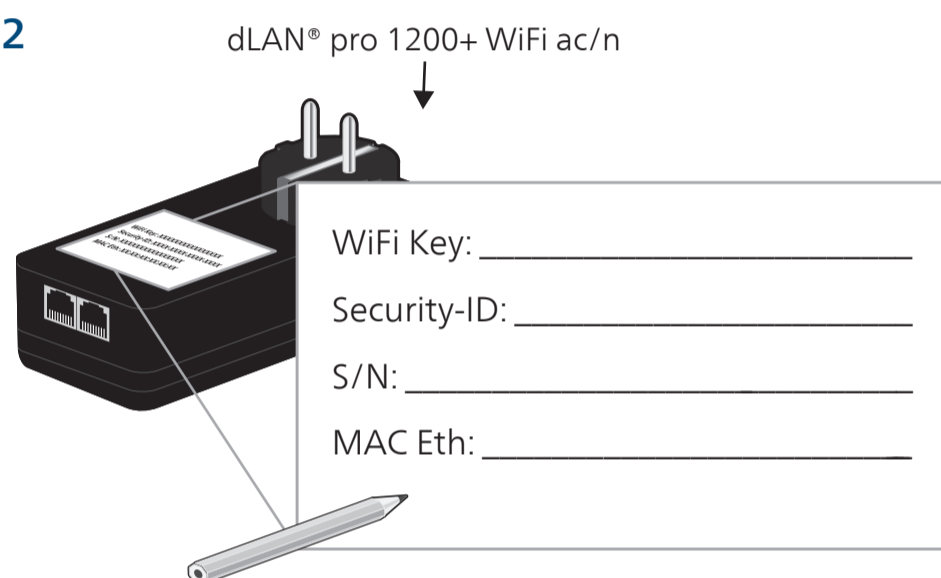

devolo AG
Charlottenburger Allee 60
52068 Aachen
Germany
Engineered in Germany
www.devolo.com

dLAN® pro 1200+ WiFi ac
dLAN® pro 1200+ WiFi n

devolo
BUSINESS SOLUTIONS

44808/1116

Installation:

1

2

3

4

User-Guide:

www.devolo.com/dLANpro1200+WiFiac/user-guide

www.devolo.com/dLANpro1200+WiFin/user-guide

Other:

www.devolo.com/dLANpro1200+WiFiac/other

www.devolo.com/dLANpro1200+WiFin/other