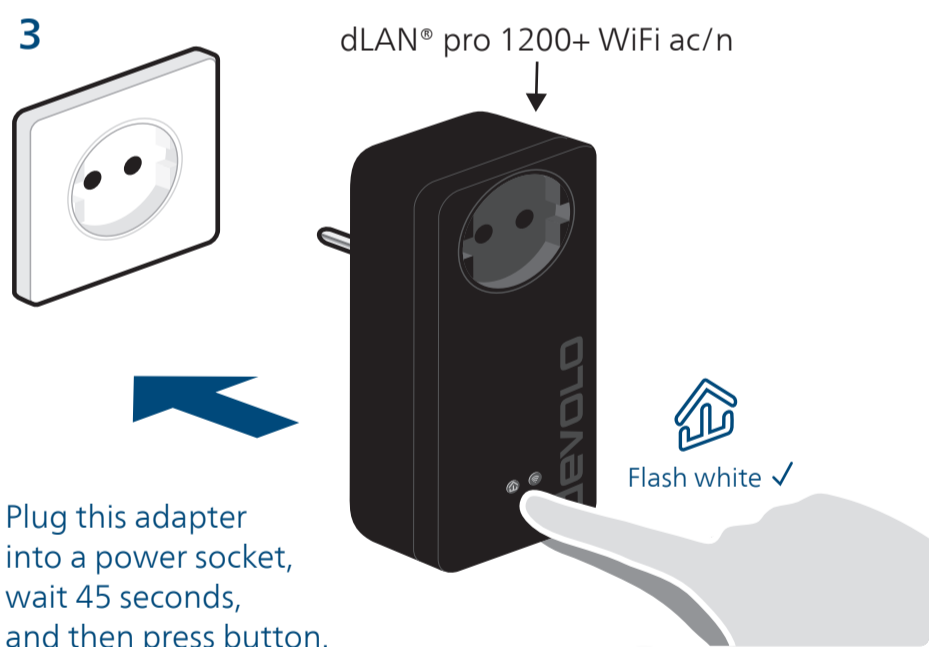

devolo AG
Charlottenburger Allee 60
52068 Aachen
Germany
Engineered in Germany
www.devolo.com

dLAN® pro 1200+ WiFi ac
dLAN® pro 1200+ WiFi n

devolo
BUSINESS SOLUTIONS

44808/1116

Installation:

1

2

3

4

User-Guide:

www.devolo.com/dLANpro1200+WiFiac/user-guide

www.devolo.com/dLANpro1200+WiFin/user-guide

Other:

www.devolo.com/dLANpro1200+WiFiac/other

www.devolo.com/dLANpro1200+WiFin/other