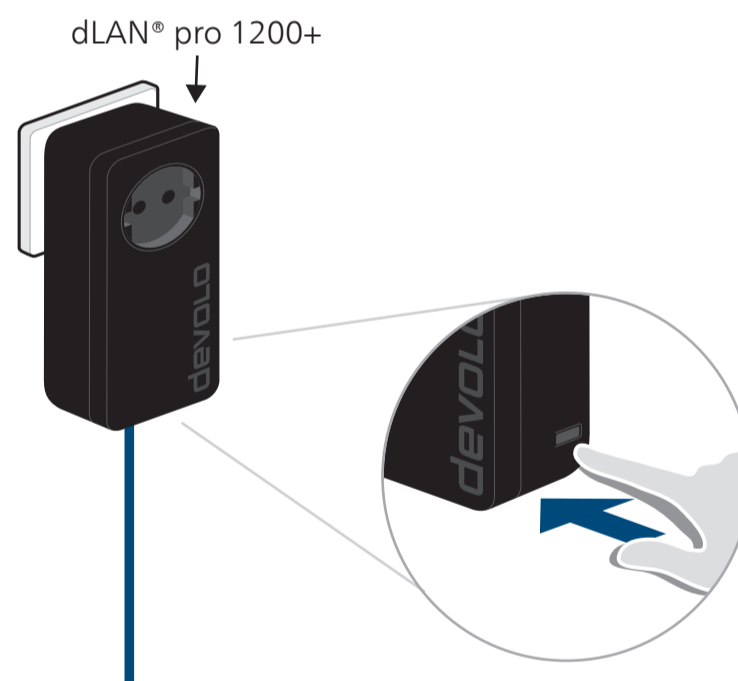

User-Guide:

www.devolo.com/dLANpro1200+WiFiac/user-guide

www.devolo.com/dLANpro1200+WiFin/user-guide

Other:

www.devolo.com/dLANpro1200+WiFiac/other

www.devolo.com/dLANpro1200+WiFin/other