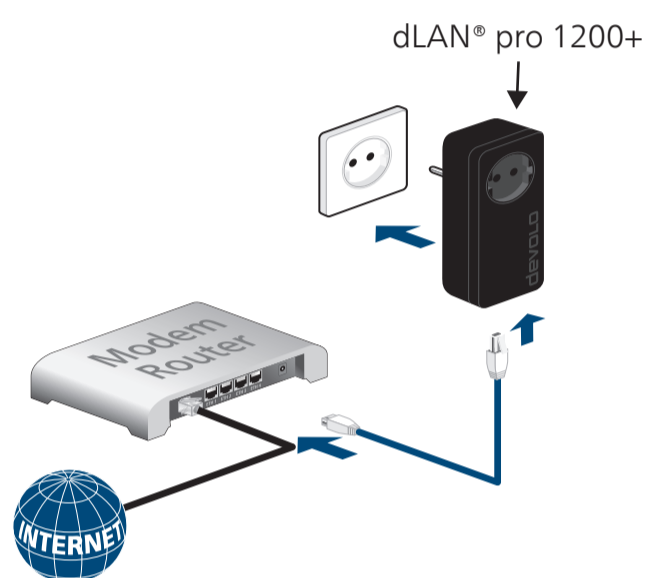

devolo AG
Charlottenburger Allee 60
52068 Aachen
Germany
Engineered in Germany
www.devolo.com

dLAN® pro 1200+ WiFi ac
dLAN® pro 1200+ WiFi n

devolo
BUSINESS SOLUTIONS

44808/1116

Installation:

1

2

3

Different features between delos and devolo connectivity center:

<http://help.devolo-cc.com>

delos

devolo connectivity center

Apple iOS & Linux:

Windows:

devolo MT:2730
dLAN® pro 1200+ WiFi ac
WiFi Key
Security-ID
Socket Rating: 230V~ / 16A max. load 3600W
Power Rating: 230V~, 50Hz, 0.1A
MAC Addresses: dLAN, WiFi, Eth