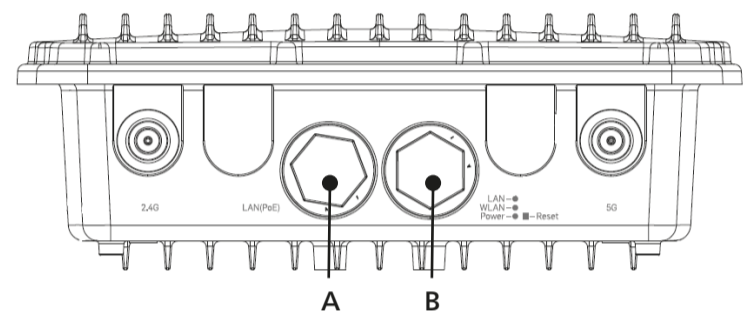

devolo AG
Charlottenburger Allee 67
52068 Aachen
Germany

Engineered in Germany
www.devolo.com

WiFi pro 1750x

devolo
BUSINESS SOLUTIONS

#45008

Package contents:

Hardware:

A: LAN 1 (PoE)
B: 3 LEDs & Reset