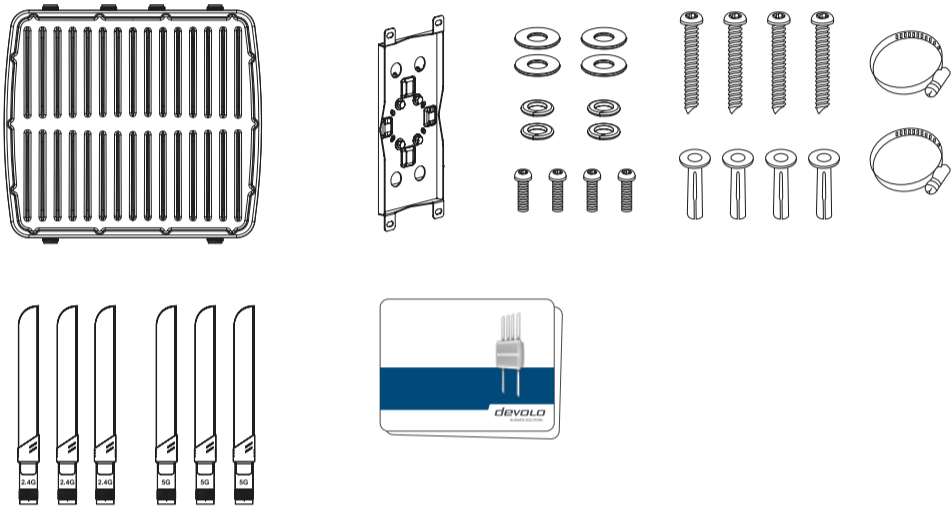

devolo AG
Charlottenburger Allee 67
52068 Aachen
Germany

Engineered in Germany
www.devolo.com

WiFi pro 1750x

devolo
BUSINESS SOLUTIONS

#45008

Package contents:

Hardware:

A: LAN 1 (PoE)
B: 3 LEDs & Reset

User-Guide:

www.devolo.com/WiFipro1750x/user-guide

Other:

www.devolo.com/WiFipro1750x/other

PoE:

Antennas:

Mounting:

Configuration: